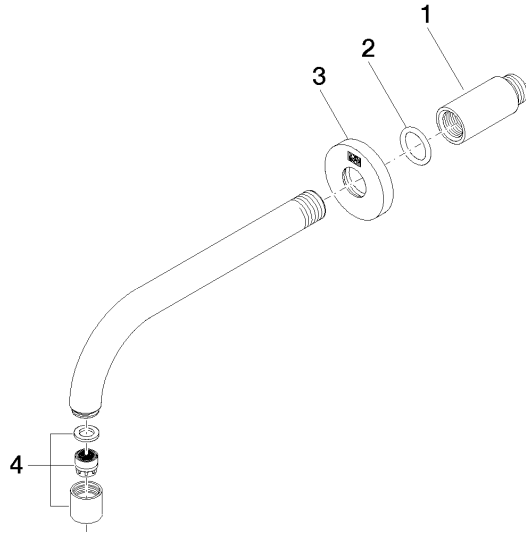

Wall-mounted basin spout without pop-up waste - Chrome

TARA

13 800 882

Fits: TARA, META

- 190mm projection
- fixed spout
- circular, air-enriched flow
- hole diameter 40 mm
- rosette Ø 60 mm
- 1/2" connection
- plug-link mounting
- max. flow 7 l/min
- lead-free
- This product can help a building meet the requirements of Green Building Rating Systems, e.g. LEED®, BREEAM®, DGNB

Recommended miscellaneous

- Concealed wall elbow -** 35 085 970 90
- max. recess depth 163 mm
  - min. recess depth 90 mm

13 800 882

mm [inches]

Flow rate chart

Certificates

WRAS\_1811020. LGA\_29119.

13 800 882

### Spare parts list

No.	Item Number	Name	Quantity used	Delivery time
1	09 24 03 081 10 90	extension	1	2
2	90 14 10 026 00 90	seal	1	2
3	09 27 22 503-00	rosette	1	10
4	90 23 01 019 00-00	aerator	1	10