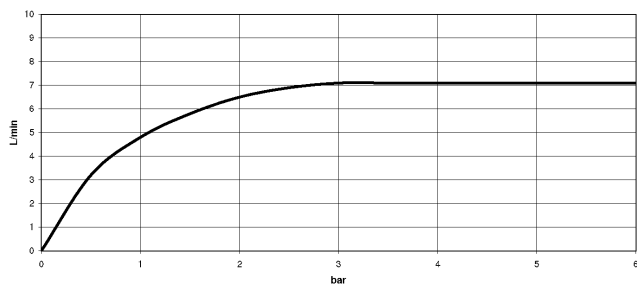

Wall-mounted basin spout without pop-up waste - Chrome

TARA

13 800 882

Fits: TARA, META

- 190mm projection
- fixed spout
- circular, air-enriched flow
- hole diameter 40 mm
- rosette Ø 60 mm
- 1/2" connection
- plug-link mounting
- max. flow 7 l/min
- lead-free
- This product can help a building meet the requirements of Green Building Rating Systems, e.g. LEED®, BREEAM®, DGNB

Recommended miscellaneous

- Concealed wall elbow -** 35 085 970 90
- max. recess depth 163 mm
  - min. recess depth 90 mm

13 800 882

mm [inches]

Flow rate chart

Certificates

WRAS\_1811020. LGA\_29119.

13 800 882

### Spare parts list

No.	Item Number	Name	Quantity used	Delivery time
1	09 24 03 081 10 90	extension	1	2
2	90 14 10 026 00 90	seal	1	2
3	09 27 22 503-00	rosette	1	10
4	90 23 01 019 00-00	aerator	1	10