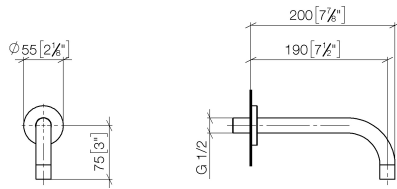

Wall-mounted basin spout without pop-up waste - Chrome

TARA

13 800 882

Fits: TARA, META

- 190mm projection
- fixed spout
- circular, air-enriched flow
- hole diameter 40 mm
- rosette Ø 60 mm
- 1/2" connection
- plug-link mounting
- max. flow 7 l/min
- lead-free
- This product can help a building meet the requirements of Green Building Rating Systems, e.g. LEED®, BREEAM®, DGNB

Recommended miscellaneous

- Concealed wall elbow -** 35 085 970 90
- max. recess depth 163 mm
  - min. recess depth 90 mm

13 800 882

mm [inches]

Flow rate chart

Certificates

WRAS\_1811020. LGA\_29119.

13 800 882